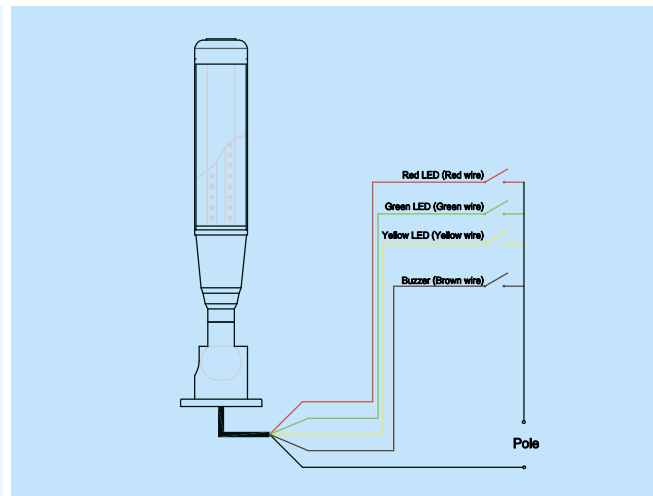

- Size: Φ50mm
- Compact structure. Red/Yellow/Green colors with 50cm wire.
- Use LED as light source
- Transparent housing for the recognition
- Housing material: Aluminum alloy
- Cover of lamp material: Polycarbonate
- Lamp lifetime: 50000 hrs
- Buzzer volume: 80 ± 10 db/M
- Protection rating: IP40、IP54

Drawing

Connection

50mm Light Module

05	50	RYGZ	24	R00	A	L	P
Series	Size	LED color	Power supply	Type of Stand	Housing material	Type of light	Wiring
05	50=50mm	■ R=Red ■ Y=Yellow ■ G=Green □ Z=Buzzer	24=24VDC	R00=R type	A=Aluminum alloy	L=Continuous	P=PNP 24VDC Positive N=NPN 24VDC Negative

Notice: The order of LED color (from top to bottom) – red, yellow, green
Buzzer: continuous tone

16mm Control Switches

22/25/30mm Control Switches

16/22mm Stainless Steel Switches

30/50/70mm Multi-Layer Light Tower