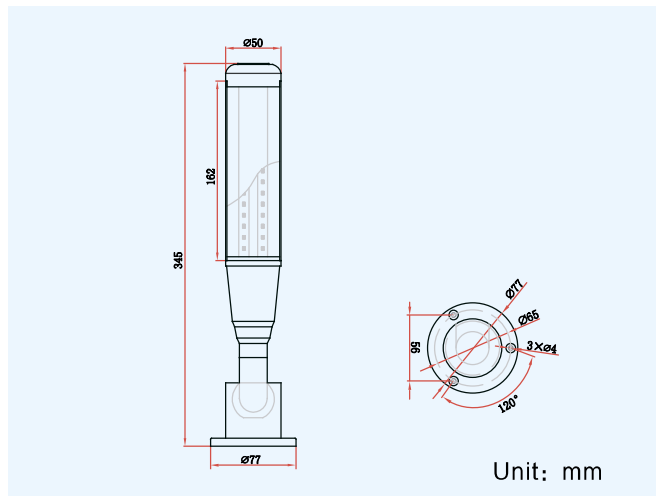

- Size: Φ50mm
- Compact structure. Red/Yellow/Green colors with 50cm wire.
- Use LED as light source
- Transparent housing for the recognition
- Housing material: Aluminum alloy
- Cover of lamp material: Polycarbonate
- Lamp lifetime: 50000 hrs
- Buzzer volume: 80 ± 10 db/M
- Protection rating: IP40、IP54

Drawing

Connection

50mm Light Module

05	50	RYGZ	24	R00	A	L	P
Series	Size	LED color	Power supply	Type of Stand	Housing material	Type of light	Wiring
05	50=50mm	■ R=Red ■ Y=Yellow ■ G=Green □ Z=Buzzer	24=24VDC	R00=R type	A=Aluminum alloy	L=Continuous	P=PNP 24VDC Positive N=NPN 24VDC Negative

Notice: The order of LED color (from top to bottom) – red, yellow, green
Buzzer: continuous tone

16mm Control Switches

22/25/30mm Control Switches

16/22mm Stainless Steel Switches

30/50/70mm Multi-Layer Light Tower