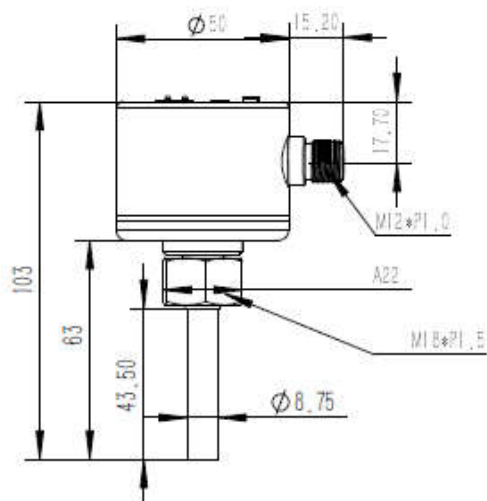

Dimensions[mm]

Wiring
Core color

ema electronics

website: www.ema-electronic.com

e-mail: sales@ema-electronic.com